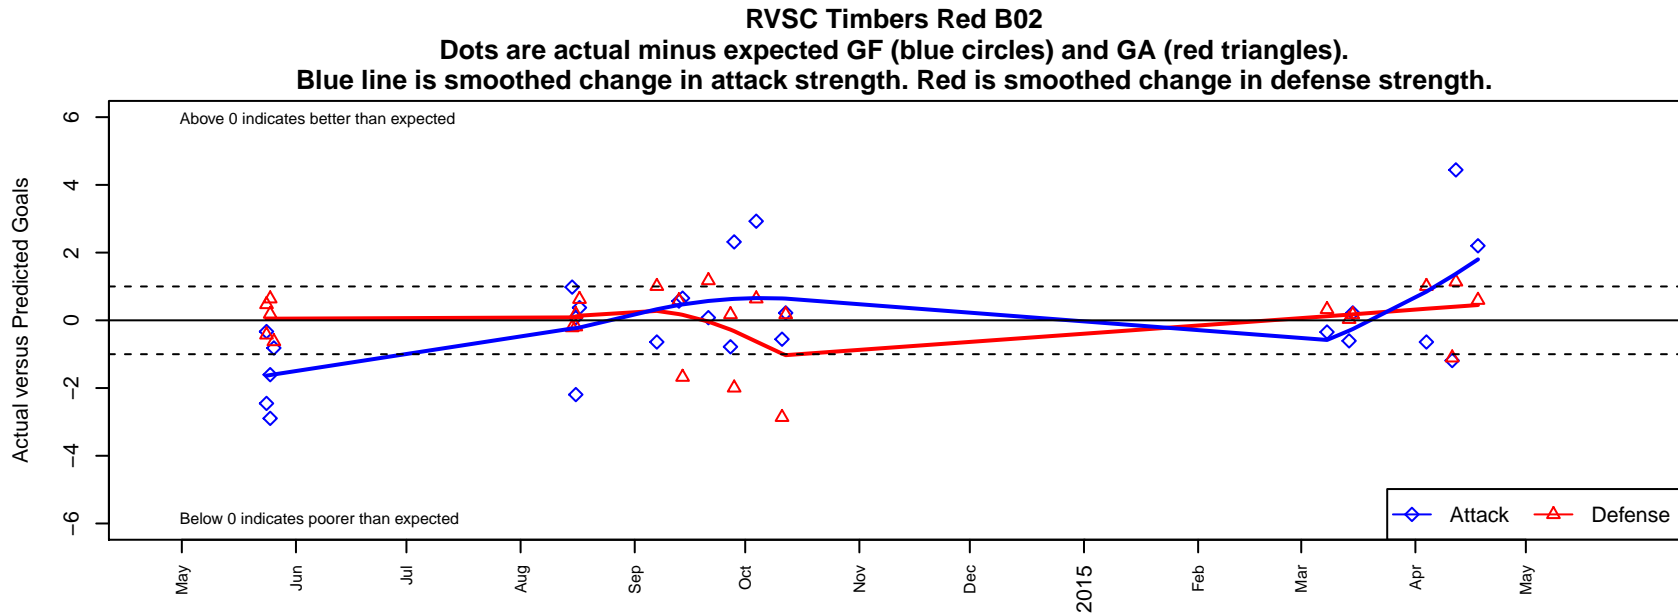

## RVSC Timbers Red B02

Rogue Valley SC  
 Medford, OR  
 B02 total strength=764  
 attack=1.04 defense=0.75  
 fall league = PTT-B B02 Championship  
 spr league = Spr OYS B02 Div 1  
 notes= Couch/Rietman 2014

**attack and defense variance (black dot)  
relative to other teams  
and top 10 in region**

**attack and defense rating  
relative to others at age  
and all opponents in last 13 months**

**Performance relative to 13 month average**