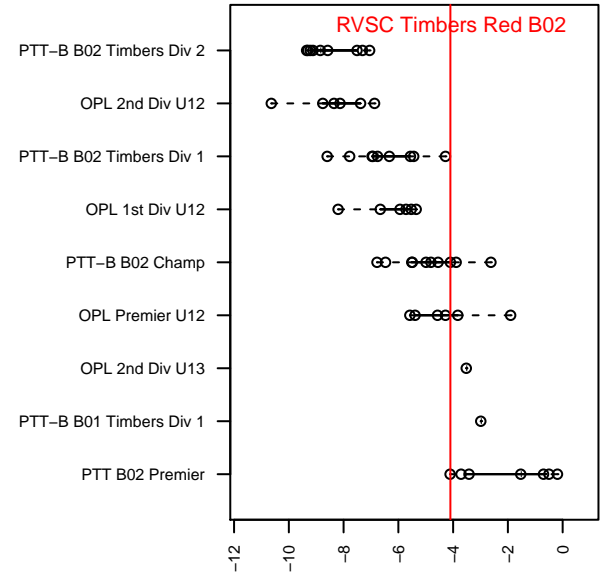

## RVSC Timbers Red B02

Rogue Valley SC  
 Medford, OR  
 B02 total strength=764  
 attack=1.04 defense=0.75  
 fall league = PTT-B B02 Championship  
 spr league = Spr OYS B02 Div 1  
 notes= Couch/Rietman 2014

alt names used:  
 RV Timbers 02B Red  
 RV Timbers 02B Red  
 Rogue Valley Timbers – B12 02B Red (Couch/I  
 Rogue Valley Timbers – B12 02B Red (Couch/I

Venues played:  
 2014 Rogue Memorial BU11 Cascade 9v9  
 2014 Mt Hood Challenge U12  
 2014 PTT-B B02 Championship  
 2014 Spr OYS B02 Division 1

**attack and defense variance (black dot)  
relative to other teams  
and top 10 in region**

**attack and defense rating  
relative to others at age  
and all opponents in last 13 months**

**Performance relative to 13 month average**